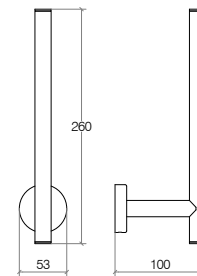

new

NAPIE

Portarotolo con riserva

Toilet paper holder with reserve / Porte-rouleau réserve / Toilettenpapier Ersatzrollenhalter

Acciaio inox lucido
Polished stainless steel
Acier Inoxydable brillant
Edelstahl Glänzend

Acciaio inox spazzolato
Brushed stainless steel
Acier inoxydable brossé
Edelstahl Gebürstet