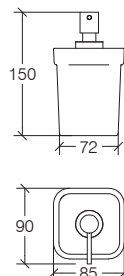

Alluminio verniciato Painted aluminium Aluminium verni Lackiertem Aluminium
Acciaio inox Stainless steel Acier inoxydable Edelstahl

5152	.09	.18	.29
€	57,00	57,00	57,00