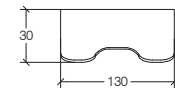

Appendino doppio

Double hook / Patère double / Hacken doppelt