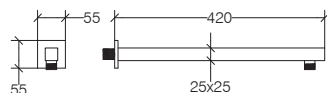

53807

.29

.22

€

68,00

75,00

Braccio doccia a soffitto tondo per snodo 1/2"

Ceiling round shower-arm, 1/2" joint

Bras de douche de plafond, rond, raccord 1/2"

Brausearm, Deckenmontage G 1/2" rund