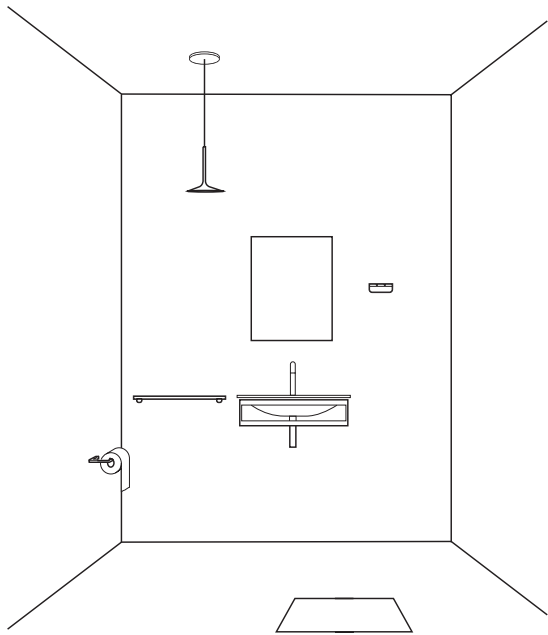

CONTEMPORARY MOOD