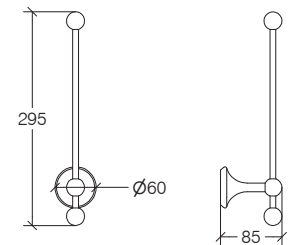

Ottone cromato
Chromed brass
Laiton chromé
Verchromtes Messing

.29

Ottone oro
Gold brass
Laiton or
Gold Messing

.30

Ottone bronzo
Bronze brass
Laiton bronze
Bronze Messing

.35

52910			
€	55,00	80,00	80,00