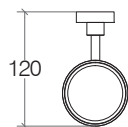

Supporto singolo

Single holder / Support individuel / Halter lose

Ottone cromato
Chromed brass
Laiton chromé
Verchromtes Messing

Ottone verniciato
Painted brass
Laiton laqué
Lackiertem Messing