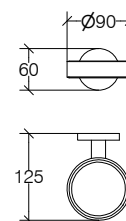

Supporto portascopino

Toilet brush holder / Support porte-balai / Toilettenbürsten halter