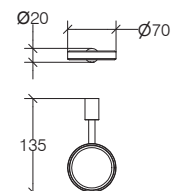

Supporto singolo

Single holder / Support individuel / Halter lose

Ottone cromato
Chromed brass
Laiton chromé
Verchromtes Messing

52511

.29

€

33,00