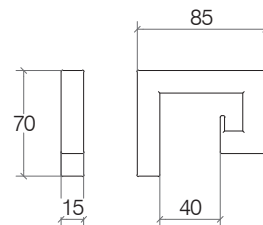

Appendino a G

G shaped hook / Patère G / Hacken G

verniciato bianco
Painted white
laqué blanc
Lackiertem Weiß

verniciato nero
Painted black
laqué noir
Lackiertem Schwarz

Acciaio inox
Stainless steel
Acier inoxydable
Edelstahl

Acciaio inox satinato
Satinated stainless steel
Acier inoxydable satiné
Verest Edelstahl

nickel nero
Black nickel
nickel noir
Nickel Schwarz

51703	.09	.18	.29	.32	.33
€	75,00	75,00	100,00	105,00	115,00