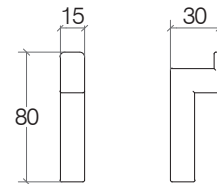

Appendino a L

L shaped hook / Patère L / Hacken L

verniciato bianco
Painted white
laqué blanc
Lackiertem Weiß

verniciato nero
Painted black
laqué noir
Lackiertem Schwarz

Acciaio inox
Stainless steel
Acier inoxydable
Edelstahl

Acciaio inox satinato
Satinated stainless steel
Acier inoxydable satiné
Verest Edelstahl

nickel nero
Black nickel
nickel noir
Nickel Schwarz

51702	.09	.18	.29	.32	.33
€	49,00	49,00	66,00	70,00	77,00