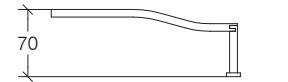

Lampada LED a specchio

LED lamp to fix on mirror / Lampe LED pour miroir / Spiegelleuchte LED

Ottone cromato
Chromed brass
Laiton chromé
Verchromtes Messing