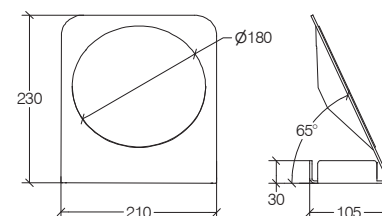

Alluminio verniciato
Painted aluminium
Aluminium laqué
Lackiertem Aluminium

Alluminio verniciato
Painted aluminium
Aluminium laqué
Lackiertem Aluminium

Acciaio inox lucido
Polished stainless steel
Acier inoxydable brillant
Poliert Edelstahl

55864	.09	.18	.29
€	118,00	118,00	165,00

ITALY

5x