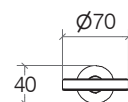

Supporto singolo

Single holder / Support individuel / Halter lose

Ottone cromato
Chromed brass
Laiton chromé
Verchromtes Messing

Ottone verniciato
Painted brass
Laiton laqué
Lackiertem Messing