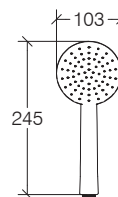

Doccetta

Hand shower
Douchette
Handbrause

ABS cromato
Chromed ABS
ABS chromé
Verchromtes ABS

541723

.29.09

€

21,00