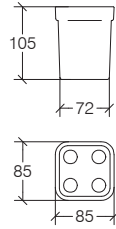

Portaspazzolini in melamina

Melamine toothbrush holder / Porte-brosses à dents en mélamine / Melamine Zahnputzbecher