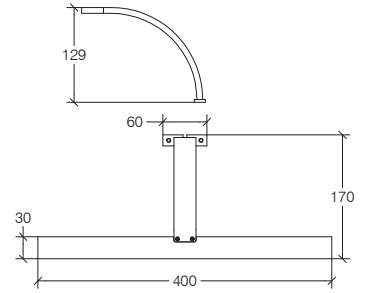

**Lampada LED a specchio**

LED lamp to fix on mirror / Lampe LED pour miroir / Spiegelleuchte LED

Ottone cromato  
Chromed brass  
Laiton chromé  
Verchromtes Messing

<b>Watt</b>	<b>Watt</b>	<b>5723</b>	<b>.29</b>
6	400	€	105,00