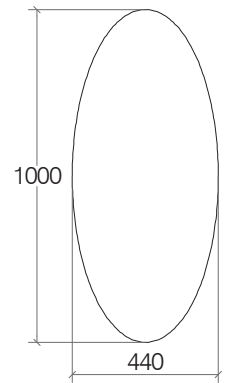

Specchio ovale reversibile

Reversible Oval mirror / Miroir oval réversible / Reversibeler Ovaler Spiegel

Specchio
Mirror
Miroir
Spiegel

56301
€ 154,00