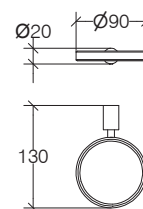

PICOLA

Supporto portascopino a parete

Wall toilet brush holder / Support porte-balai mural / Toilettenbürstenhalter

Ottone cromato
Chromed brass
Laiton chromé
Verchromtes Messing

52561	.29
€	34,00