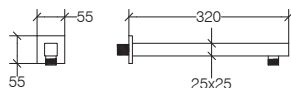

Braccio doccia quadro a parete per snodo 1/2"

Wall square shower-arm, 1/2" joint

Bras de douche mural, carré, raccord 1/2"

Brausearm, Wandmontage G 1/2" quadratisch