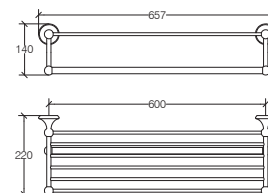

Griglia con portasalviette

Towel shelf / Rack porte-serviettes / Handtuchablage

Ottone cromato
Chromed brass
Laiton chromé
Verchromtes Messing

52926

.29

Ottone oro
Gold brass
Laiton or
Gold Messing

.30

Ottone bronzo
Bronze brass
Laiton bronze
Bronze Messing

.35

€

182,00

305,00

305,00