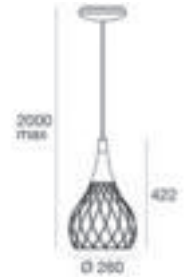

Ciari

Lampada LED sospensione a soffitto

Pendant LED lamp
Lampe LED à suspendre
Hängende LED-Lampe

Alluminio verniciato
Painted aluminium
Aluminium laqué
Lackiertem Aluminium