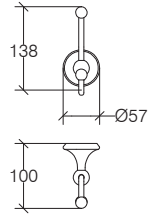

Ottone cromato
Chromed brass
Laiton chromé
Verchromtes Messing

Ottone oro
Gold brass
Laiton or
Gold Messing

Ottone bronzo
Bronze brass
Laiton bronze
Bronze Messing

52938	.29	.30	.35
€	42,00	65,00	65,00