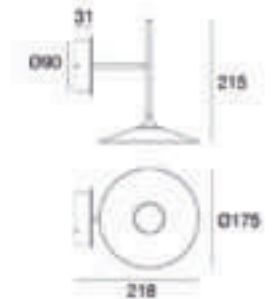

Lampada LED applique a parete reversibile

Reversible LED wall lamp / Lampe LED mural réversible / Reversibeler LED-Wandleuchte

Alluminio verniciato
Painted aluminium
Aluminium laqué
Lackiertem Aluminium

Alluminio verniciato
Painted aluminium
Aluminium laqué
Lackiertem Aluminium

Watt	Watt	5729	.09	.18
7	600	€	161,00	161,00