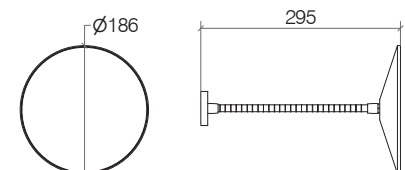

Ottone cromato
Chromed brass
Laiton chromé
Verchromtes Messing

5591	.29
	.29.5X
	.29.8X
€	93,00