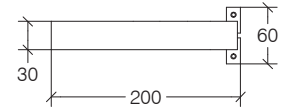

Lampada LED a specchio

LED lamp to fix on mirror / Lampe LED pour miroir / Spiegelleuchte LED

Ottone cromato
Chromed brass
Laiton chromé
Verchromtes Messing