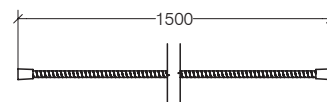

Doccia

Flessibile doppia maglia 1500 mm, con attacco conico da 1/2"

Double seam flexible hose 1500 mm, with 1/2" connection
Flexible 1500 mm, raccord G 1/2"
Brausenschlauch 1500 mm, konische Mutter G 1/2"

Ottone cromato
Chromed brass
Laiton chromé
Verchromtes Messing

541701

.29

€

22,00

Flessibile PVC 1500 mm, con attacco conico da 1/2"

PVC flexible hose 1500 mm, with 1/2" connection
Flexible PVC 1500 mm, raccord G 1/2"
Brausenschlauch aus PVC 1500 mm, konische Mutter G 1/2"