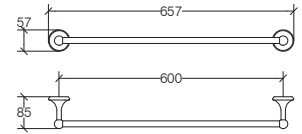

Ottone cromato
Chromed brass
Laiton chromé
Verchromtes Messing

Ottone oro
Gold brass
Laiton or
Gold Messing

Ottone bronzo
Bronze brass
Laiton bronze
Bronze Messing

52916	.29	.30	.35
€	104,00	132,00	132,00