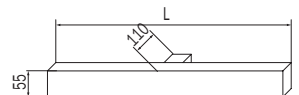

Ciari

Lampada LED a specchio

LED lamp to fix on mirror / Lampe LED pour miroir / Spiegelleuchte LED

Ottone cromato
Chromed brass
Laiton chromé
Verchromtes Messing

Watt	Watt	5720	.29
3	200	€	88,00

Lampada LED a specchio

LED lamp to fix on mirror / Lampe LED pour miroir / Spiegelleuchte LED

Ottone cromato
Chromed brass
Laiton chromé
Verchromtes Messing

Watt	Watt	5721	.29
3	200	€	88,00

Lampada con fissaggio a parete, a specchio e a telaio

Lamp with wall, mirror and frame fixing / Lampe avec fixation murale, sur miroir et sur cadre / Lampe für Wand-, Spiegel- und Rahmenbefestigung

new

ABS verniciato
Painted ABS
ABS laqué
Lackiertem ABS

L	WATT	LUMEN/MT	COD.	.09	.18	.29	.32
300	6	460	5733	123,00	123,00	123,00	123,00
500	8	568	5734	159,00	159,00	159,00	159,00