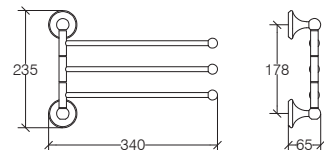

Ottone cromato
Chromed brass
Laiton chromé
Verchromtes Messing

Ottone oro
Gold brass
Laiton or
Gold Messing

Ottone bronzo
Bronze brass
Laiton bronze
Bronze Messing

52920	.29	.30	.35
€	113,00	176,00	176,00