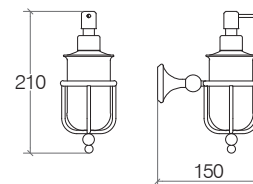

Ottone cromato
Chromed brass
Laiton chromé
Verchromtes Messing

Ottone oro
Gold brass
Laiton or
Gold Messing

Ottone bronzo
Bronze brass
Laiton bronze
Bronze Messing

52904	.29	.30	.35
€	99,00	134,00	134,00