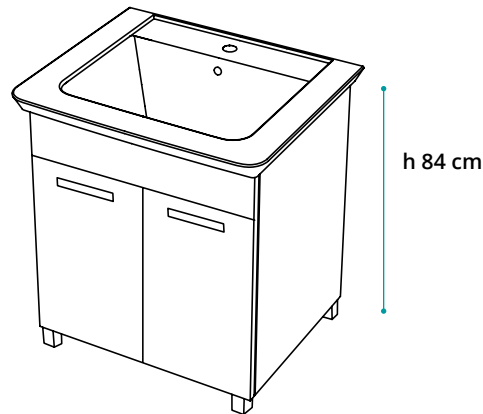

**COD. DEEP60KA € 560,00**

Mobile sospeso con cassetto push&pull  
Wall hung cabinet with push & pull drawer

**COD. DEEP60KC € 630,00**