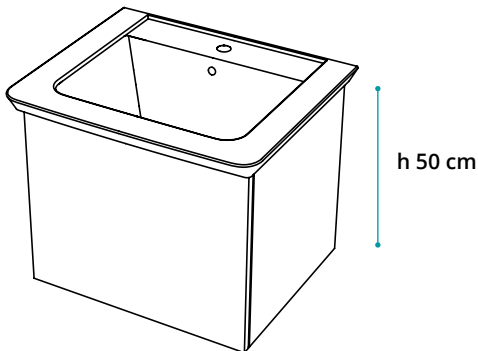

**COD. DEEP60KA € 560,00**

Mobile sospeso con cassetto push&pull  
Wall hung cabinet with push & pull drawer

**COD. DEEP60KC € 630,00**