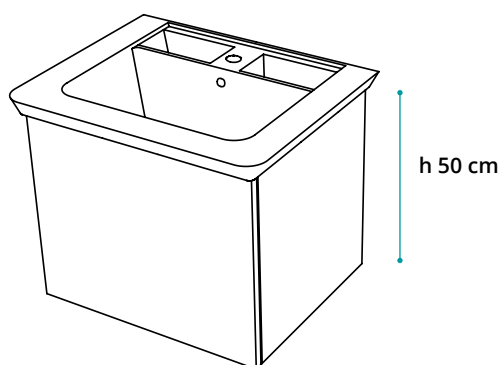

DEEP SYSTEM®

OLMO BIANCO
WHITE ELM
cod. #OB

BIANCO OPACO
MATT WHITE
cod. #MW

KIT mobile cm 50x50 e Lavabo DEEP SYSTEM

KIT cm 50x50 cabinet and DEEP SYSTEM washbasin

Mobile con ante e piedini cromati
Cabinet with doors and chromed legs

COD. DEEPS50KA € 530,00

KIT mobile cm 60x50 e Lavabo DEEP SYSTEM

KIT cm 60x50 cabinet and DEEP SYSTEM washbasin

Mobile con ante e piedini cromati
Cabinet with doors and chromed legs

COD. DEEPS60KA € 680,00

Mobile sospeso con cassetto push&pull
Wall hung cabinet with push & pull drawer

COD. DEEPS60KC € 740,00

KIT mobile cm 70x50 e Lavabo DEEP SYSTEM

KIT cm 70x50 cabinet and DEEP SYSTEM washbasin

Mobile con ante e piedini cromati
Cabinet with doors and chromed legs

COD. DEEPS70KA € 720,00

Mobile sospeso con cassetto push&pull
Wall hung cabinet with push & pull drawer

COD. DEEPS70KC € 770,00