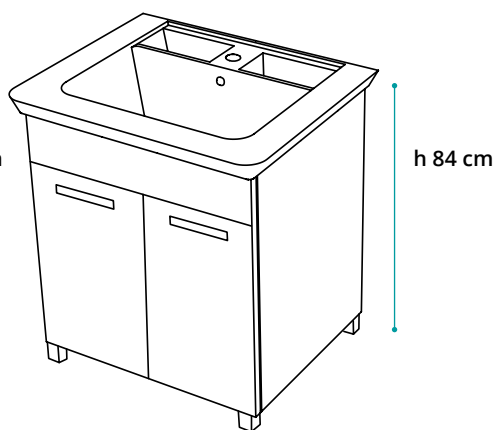

DEEP SYSTEM®

OLMO BIANCO
WHITE ELM
cod. #OB

BIANCO OPACO
MATT WHITE
cod. #MW

KIT mobile cm 50x50 e Lavabo DEEP SYSTEM

KIT cm 50x50 cabinet and DEEP SYSTEM washbasin

Mobile con ante e piedini cromati
Cabinet with doors and chromed legs

COD. DEEPS50KA € 530,00

KIT mobile cm 60x50 e Lavabo DEEP SYSTEM

KIT cm 60x50 cabinet and DEEP SYSTEM washbasin

Mobile con ante e piedini cromati
Cabinet with doors and chromed legs

COD. DEEPS60KA € 680,00

Mobile sospeso con cassetto push&pull
Wall hung cabinet with push & pull drawer

COD. DEEPS60KC € 740,00

KIT mobile cm 70x50 e Lavabo DEEP SYSTEM

KIT cm 70x50 cabinet and DEEP SYSTEM washbasin

Mobile con ante e piedini cromati
Cabinet with doors and chromed legs

COD. DEEPS70KA € 720,00

Mobile sospeso con cassetto push&pull
Wall hung cabinet with push & pull drawer

COD. DEEPS70KC € 770,00