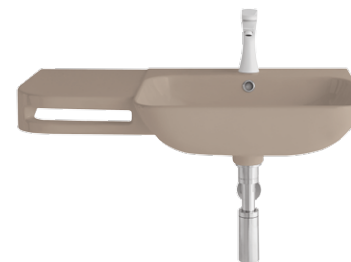

COVER80 DX / Right
Lavabo sospeso
con porta asciugamani integrato
Washbasin with the towel bar
integrated in the ceramic
CM 80X46

COD. 40813