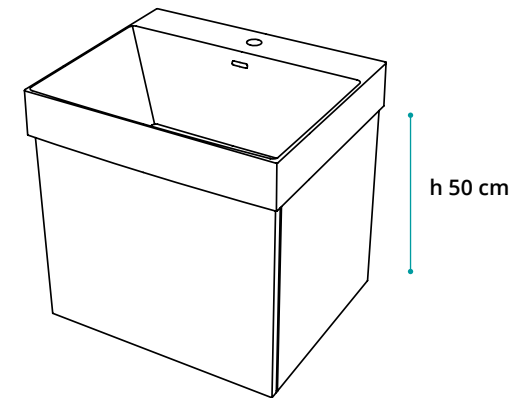

CIAO

OLMO BIANCO
WHITE ELM
cod. #OB

BIANCO OPACO
MATT WHITE
cod. #MW

KIT mobile cm 60x50 e Lavabo CIAO
KIT cm 60x50 cabinet and CIAO washbasin

cod.	Mobile / Cabinet
CIAO60KC	Mobile sospeso con cassetto push&pull Wall hung cabinet with push & pull drawer

KIT mobile cm 70x50 e Lavabo CIAO
KIT cm 70x50 cabinet and CIAO washbasin

cod.	Mobile / Cabinet
CIAO70KC	Mobile sospeso con cassetto push&pull Wall hung cabinet with push & pull drawer