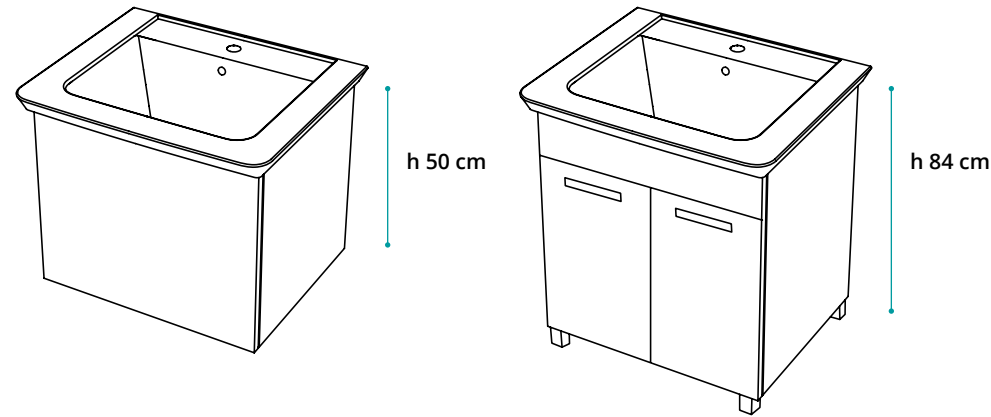

# DEEP

OLMO BIANCO  
WHITE ELM  
cod. #OB

BIANCO OPACO  
MATT WHITE  
cod. #MW

**KIT mobile cm 60x50 e Lavabo DEEP**  
KIT cm 60x50 cabinet and DEEP washbasin

cod.	Mobile / Cabinet
DEEP60KA	Mobile con ante e piedini cromati Cabinet with doors and chromed legs
DEEP60KC	Mobile sospeso con cassetto push&pull Wall hung cabinet with push & pull drawer