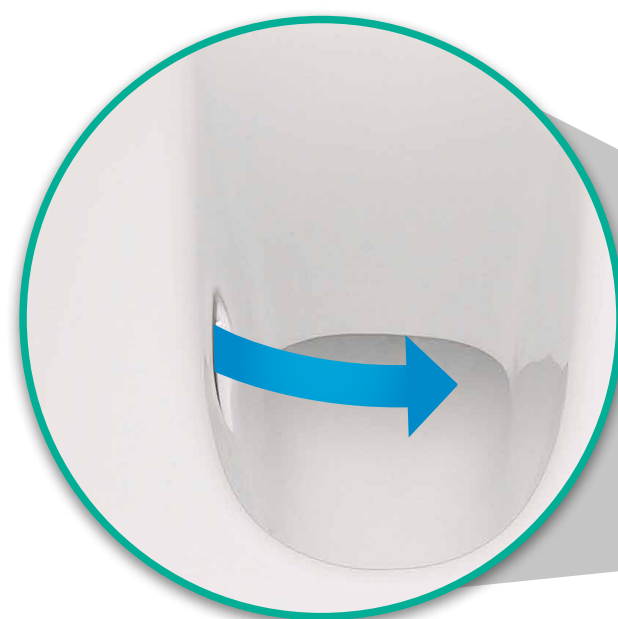

ASAMI

AQUA CLEAN SYSTEM

**WATER
SAVING
3.5L**

AQUA CLEAN supera i tradizionali sistemi di scarico detti "rimless" aggiungendo una nuova tecnologia di deflusso dell'acqua con **spinta vorticoso dal basso**, come raffigurato nel riquadro zoom, e favorendo così l'**effettivo scarico con 3.5 L** e la perfetta pulizia di tutta la superficie.

Questa moderna tecnologia assicura la **totale assenza di schizzi d'acqua** al di fuori del wc.

*SISTEMA DISPONIBILE PER ARTICOLI **AS012 - AS013**

AQUA CLEAN exceeds the traditional flushing systems called "rimless" by adding a new water outflow technology with an **upthrust vortex from below**, as shown in the zoom box, thus favouring the **effective flush with 3.5 L** and perfect cleaning of all the surface.

This modern technology ensures the **total absence of water splashes** outside the WC.

*SYSTEM AVAILABLE FOR ITEMS **AS012 - AS013**

"Questa moderna tecnologia assicura la **totale assenza di schizzi d'acqua** al di fuori del wc."

GUARDA IL VIDEO
TAKE A LOOK AT THE VIDEO