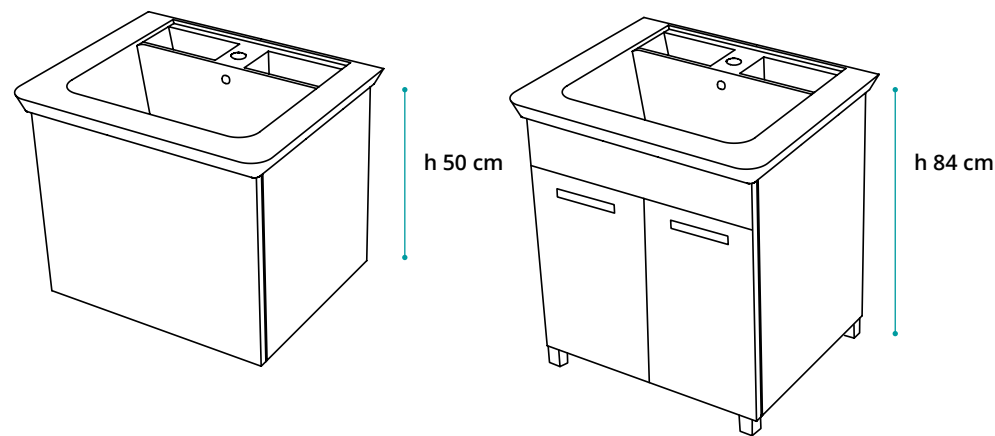

DEEPSYSTEM®

OLMO BIANCO
WHITE ELM
cod. #OB

BIANCO OPACO
MATT WHITE
cod. #MW

KIT mobile cm 50x50 e Lavabo DEEP SYSTEM

KIT cm 50x50 cabinet and DEEP SYSTEM washbasin

cod.	Mobile / Cabinet
DEEPS50KA	Mobile con ante e piedini cromati Cabinet with doors and chromed legs

KIT mobile cm 60x50 e Lavabo DEEP SYSTEM

KIT cm 60x50 cabinet and DEEP SYSTEM washbasin

cod.	Mobile / Cabinet
DEEPS60KA	Mobile con ante e piedini cromati Cabinet with doors and chromed legs
DEEPS60KC	Mobile sospeso con cassetto push&pull Wall hung cabinet with push & pull drawer

KIT mobile cm 70x50 e Lavabo DEEP SYSTEM

KIT cm 70x50 cabinet and DEEP SYSTEM washbasin

cod.	Mobile / Cabinet
DEEPS70KA	Mobile con ante e piedini cromati Cabinet with doors and chromed legs
DEEPS70KC	Mobile sospeso con cassetto push&pull Wall hung cabinet with push & pull drawer