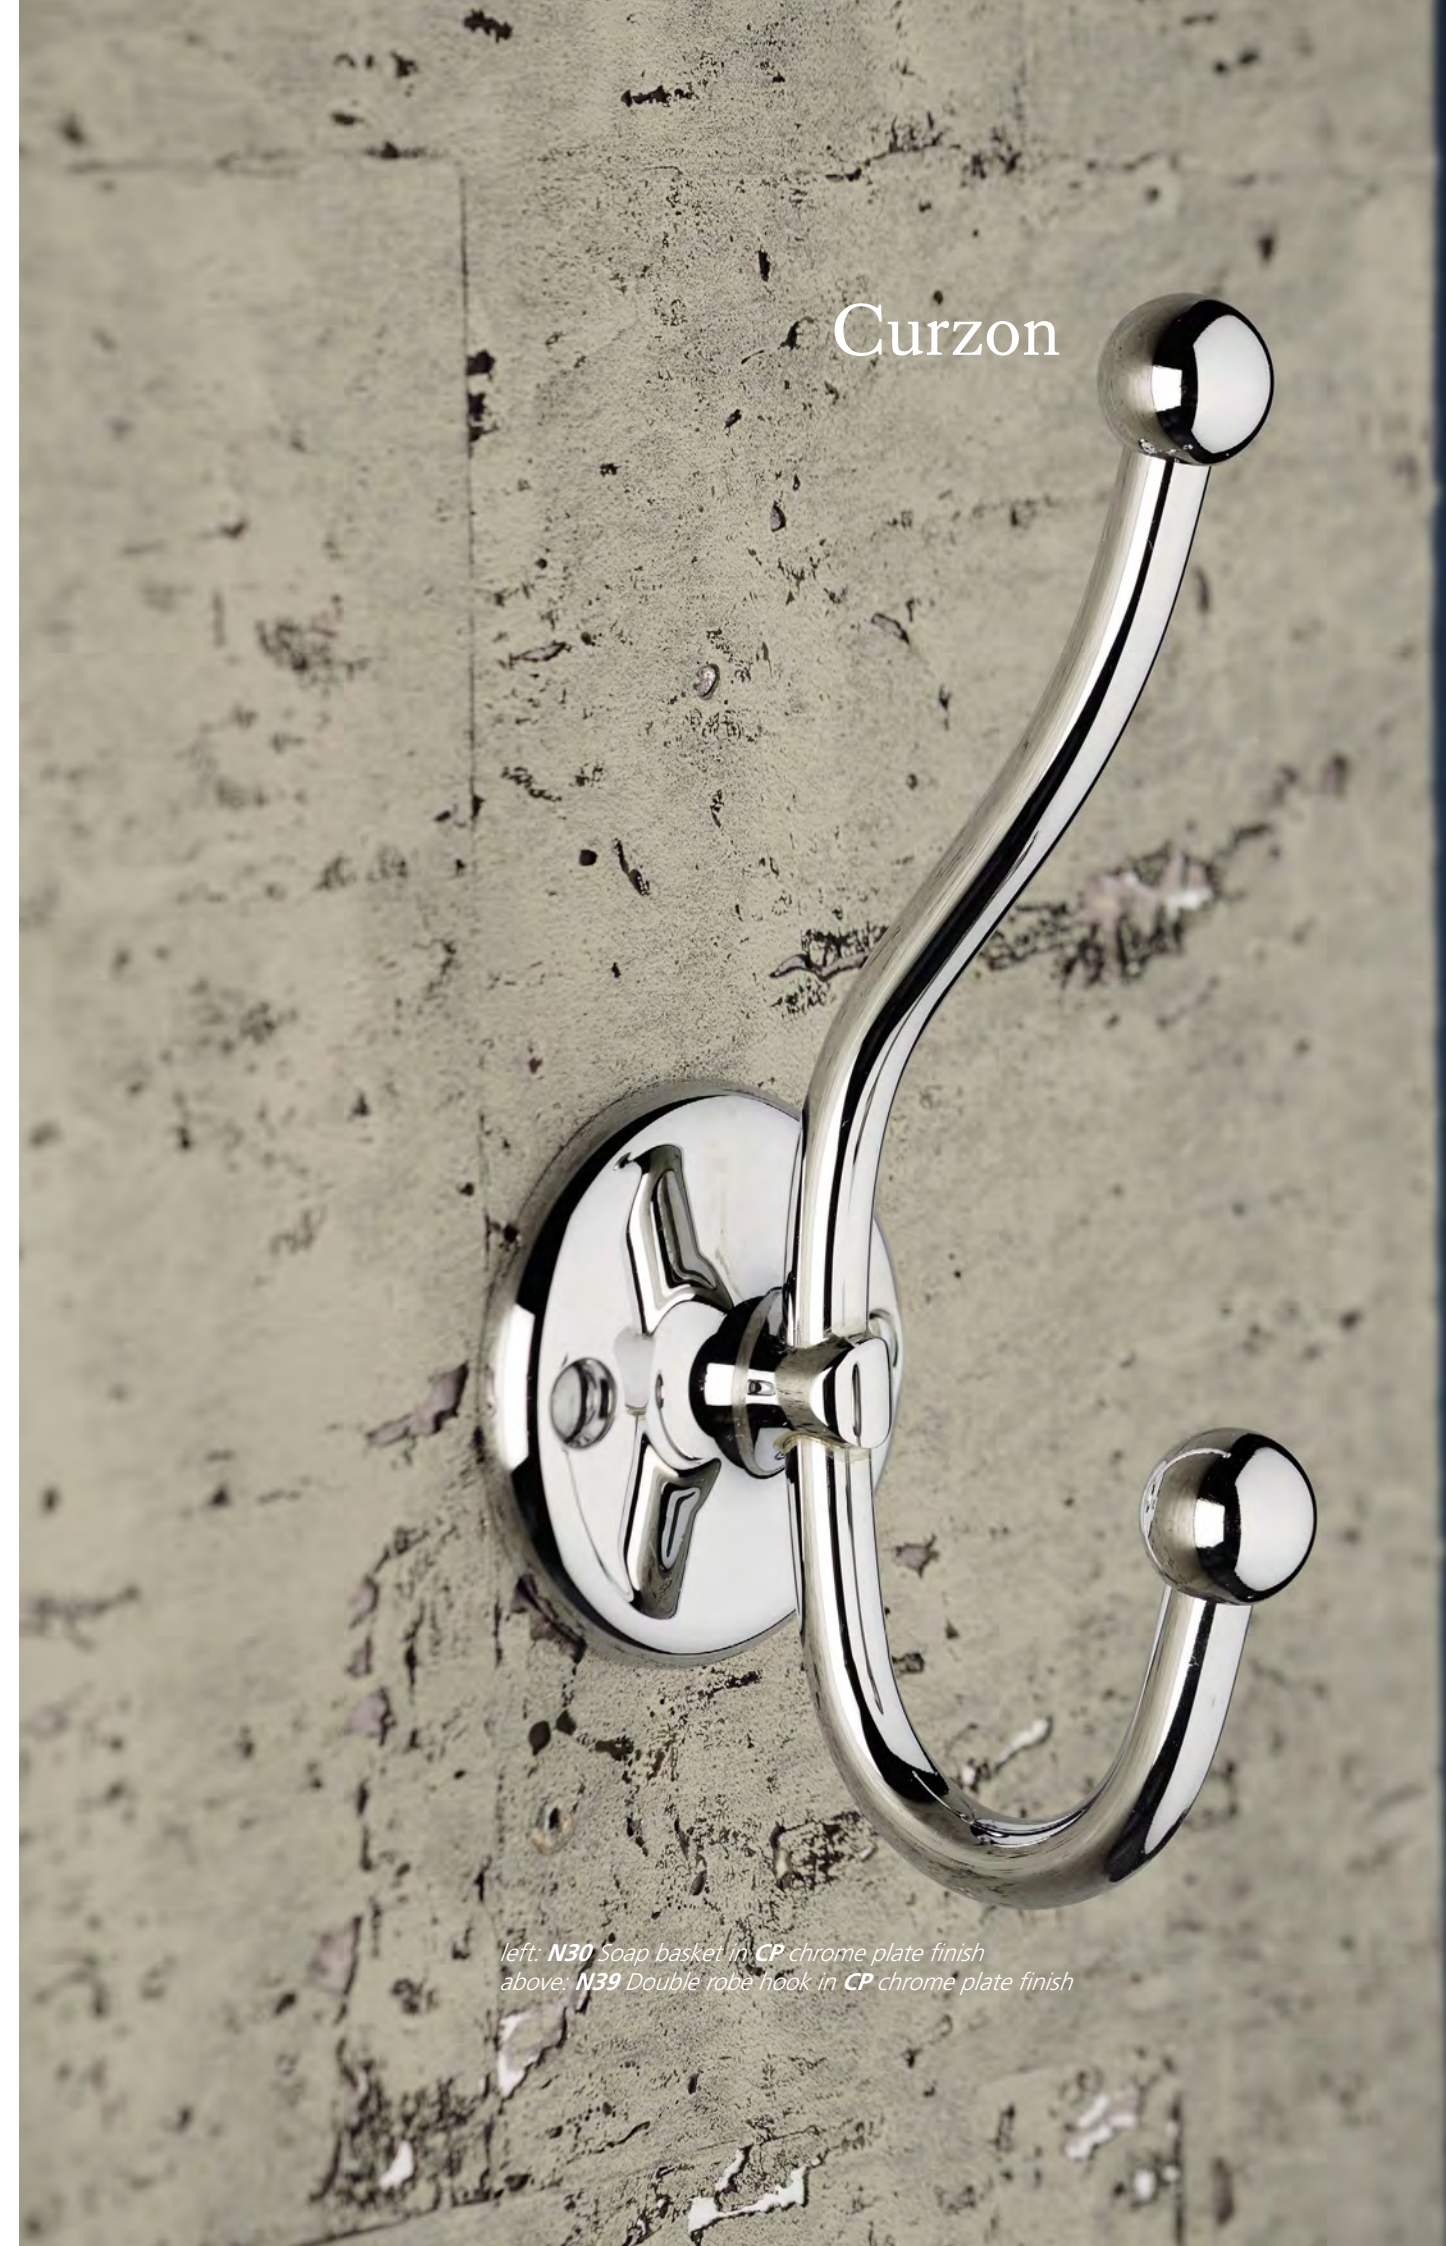

*N5305 Liquid soap dispenser in **MBC** matt black chrome finish*

Novis

Defining the impeccable bathroom.
A classical accessory collection
with concealed fixings

Novis

left: **L42** Wall mounted toilet brush in **NL** non lacquered brass finish
above: **N1037** Wall mounted paper holder in **CP** chrome plate finish

Curzon

Curzon is a traditional collection of bathroom accessories with exposed fixings for a truly authentic period style

120

Curzon

left: *N30* Soap basket in *CP* chrome plate finish
above: *N39* Double robe hook in *CP* chrome plate finish