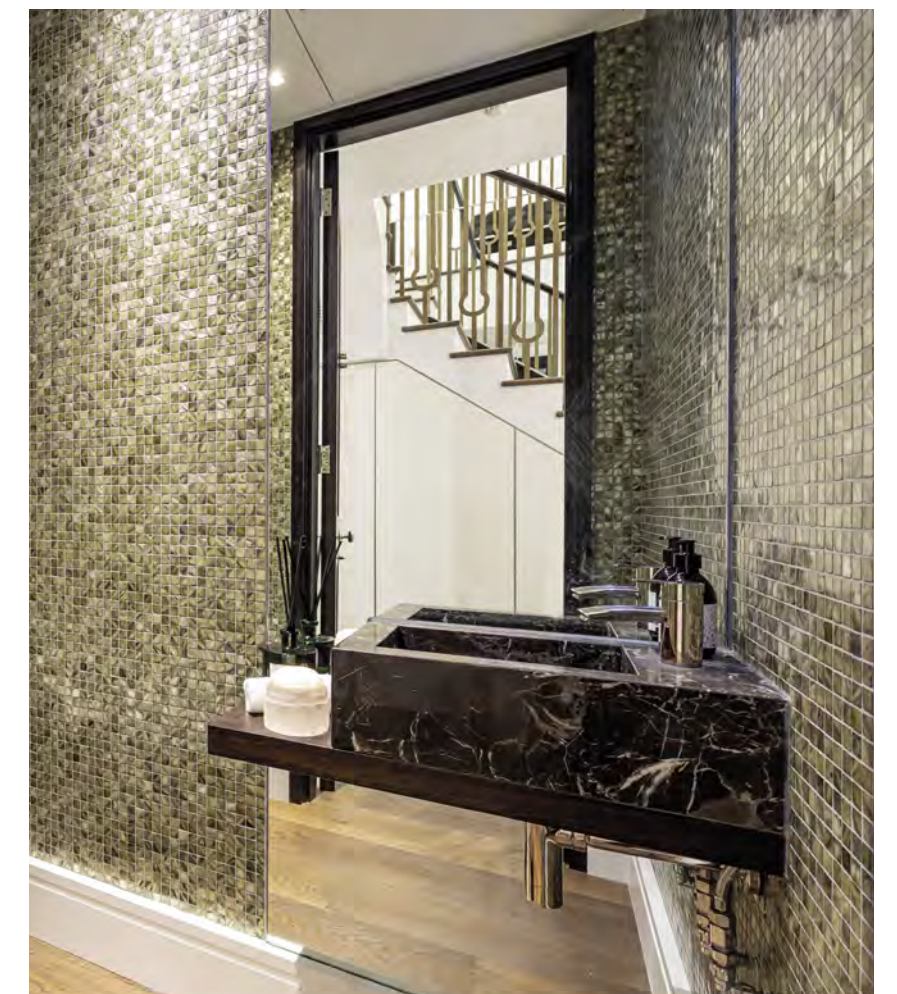

*V109 Single lever basin mixer in **PN** polished nickel finish
Both images courtesy of Jess Weeks Interiors*