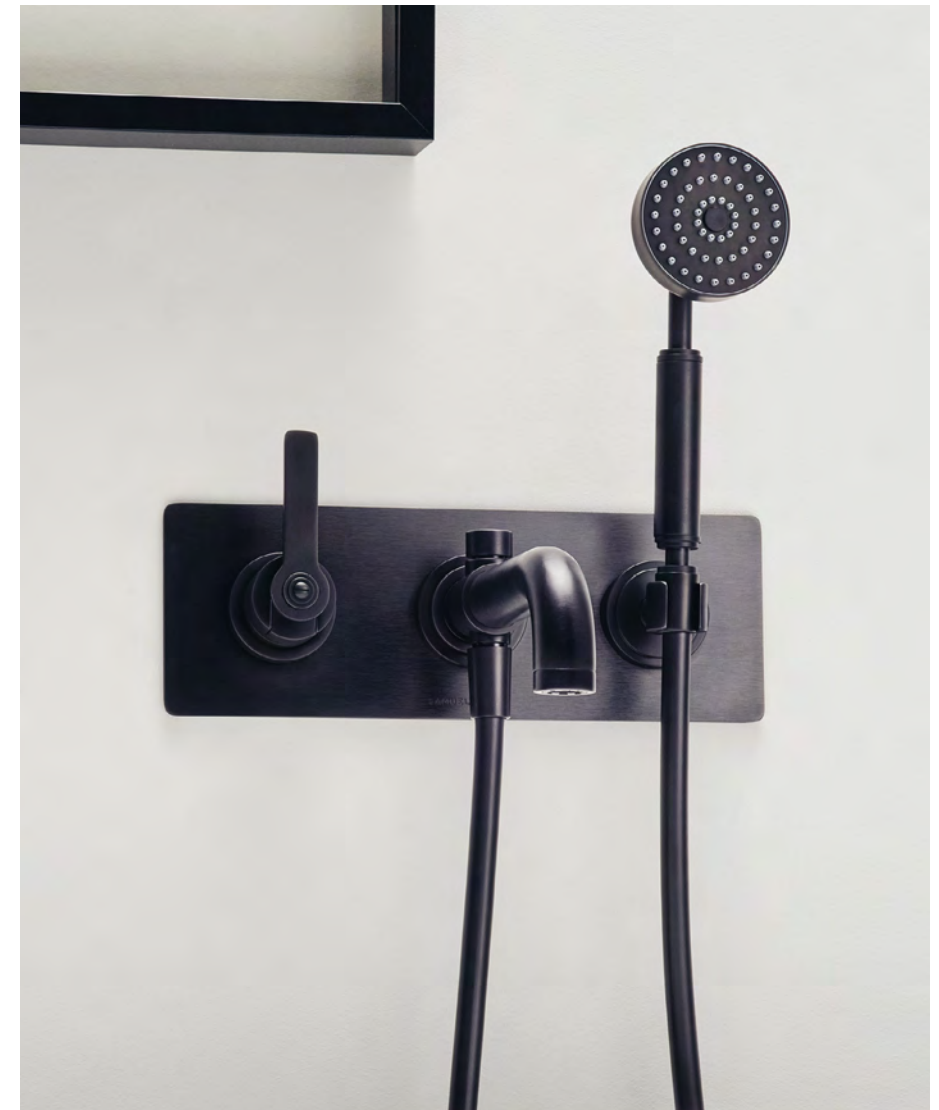

LANDMARKPURE

V7K43-1LF Wall mounted 3 hole bath filler in **MBC** matt black chrome finish
Also available without wall plate

FINISHES (available in these finishes unless otherwise stated)

CP Chrome plate	PN Polished nickel	SSB Stainless steel finish	URB Urban brass	URM Urban brass matt lacquered	SSB Stainless steel with matt black chrome	MBC Matt black chrome	CTB City bronze