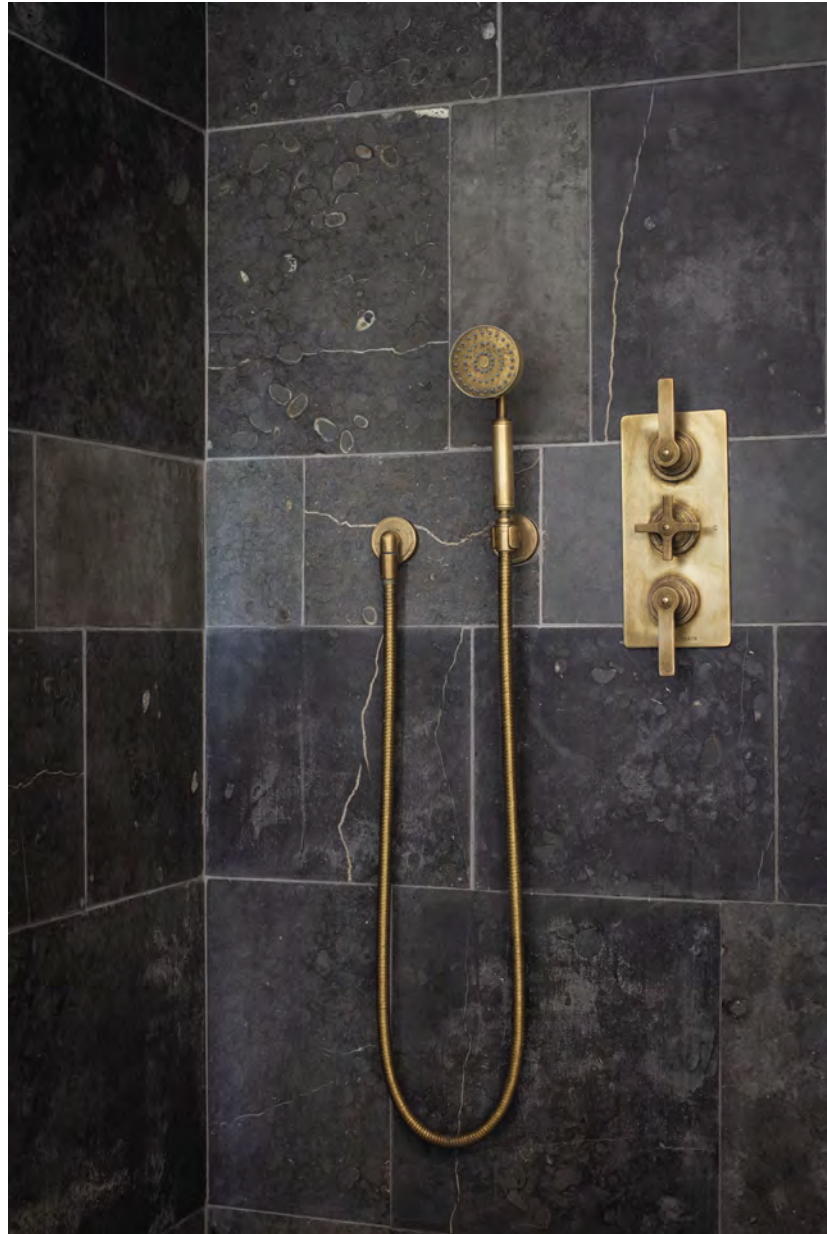

left and above: **V7K17-2XF** Wall mounted basin mixer in **PN** polished nickel finish

LANDMARKPURE

60

above: **V702-TLF** Thermostatic shower in **CTB** city bronze finish

right: **V7K36LF** Floor mounted single lever bath / shower mixer in **URB** urban brass finish

61

LANDMARKPURE

above: **V702-TLF** Thermostatic shower with **V754F** hand shower, **V941** hose, **V767** wall bracket and **V764** wall outlet all in **URB** urban brass finish

Image courtesy of The Newt Hotel, Somerset